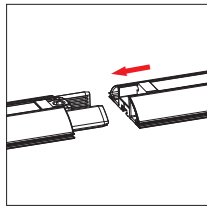

ASSEMBLY

Assemble parts on the floor and stand-up unit when completed.

1