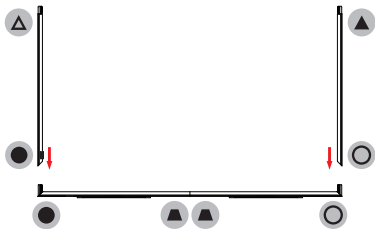

DIMENSIONS

Assembled Unit	79"w x 96"h x 4"d
Packed Case	46.5"w x 15"h x 12"d, 48 lbs
Shipping Box	47"w x 16"h x 13"d, 50 lbs
Graphic Size	79"w x 96"h

WARRANTY

Limited Warranty Periods
- Frame : Lifetime
- Graphics : 30 days

PARTS

ASSEMBLY

Assemble parts on the floor and stand-up unit when completed.

1

2

3

4

5