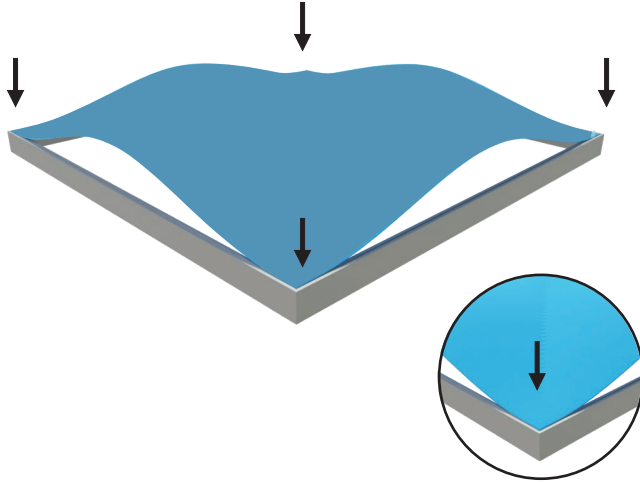

5 Push the silicone bead into each corner of the frame with your thumb.