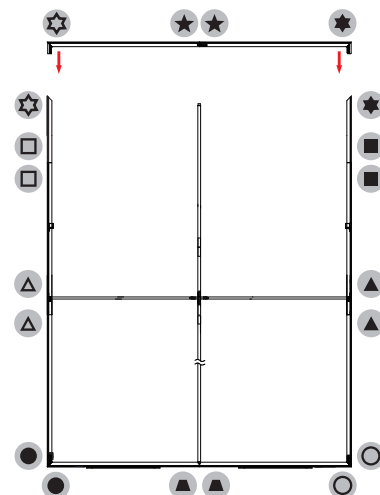

DIMENSIONS

Assembled Unit	79"w x 96"h x 4"d
Packed Case	46.5"w x 15"h x 12"d, 48 lbs
Shipping Box	47"w x 16"h x 13"d, 50 lbs
Graphic Size	79"w x 96"h

WARRANTY

Limited Warranty Periods
- Frame : Lifetime
- Graphics : 30 days

PARTS

ASSEMBLY

Assemble parts on the floor and stand-up unit when completed.

1

2

3

4

5