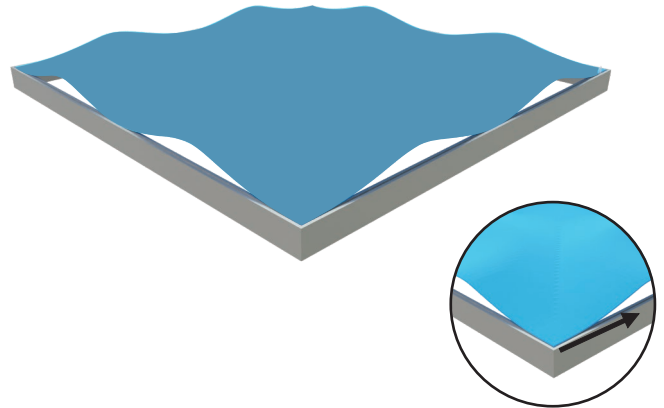

Push the silicone bead into the middle of the run and work your way around the perimeter of the frame until all beading is pushed in properly

To Remove Graphic
Use the pull tab located on the graphic and gently pull the graphic from the frame, going around the perimeter

6