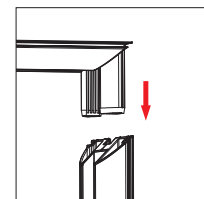

DIMENSIONS

Assembled Unit	79"w x 96"h x 4"d
Packed Case	46.5"w x 15"h x 12"d, 48 lbs
Shipping Box	47"w x 16"h x 13"d, 50 lbs
Graphic Size	79"w x 96"h

WARRANTY

Limited Warranty Periods
- Frame : Lifetime
- Graphics : 30 days

PARTS

ASSEMBLY

Assemble parts on the floor and stand-up unit when completed.

1

2

3

4

5